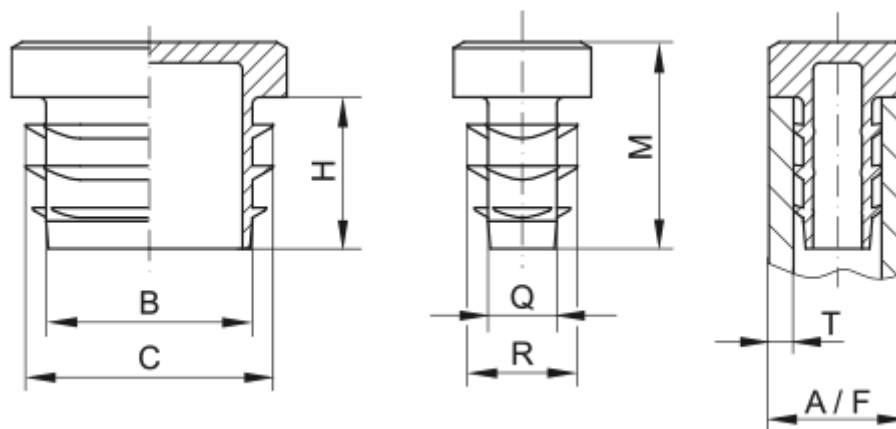

Article number: 59GPN270R4030152

Description: KLEE Square plugs GPN 270 - 40x30 (Wall thickness 1,5-2)

Measures

A = 40x30

B = 34

C = 38

H = 14

M = 19

Q = 24

R = 28

T = 1,5-2